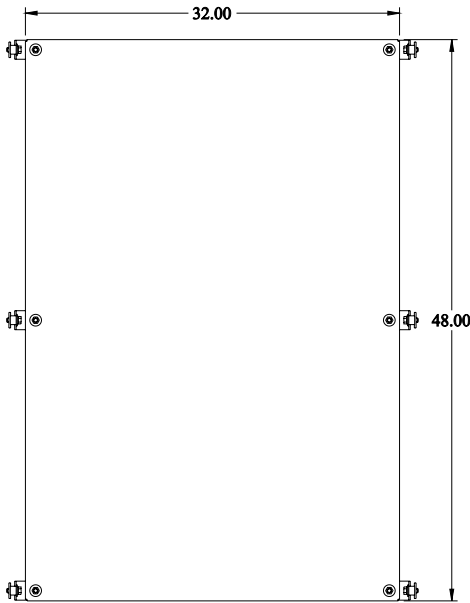

PART No. 60TYFW
 for more information visit
www.hammfg.com
 Data subject to change without notice
 Isometric drawing Not to Scale

REAR VIEW

SIDE VIEW

TOP VIEW

FRONT VIEW

SIDE VIEW

BOTTOM VIEW

ISOMETRIC VIEW