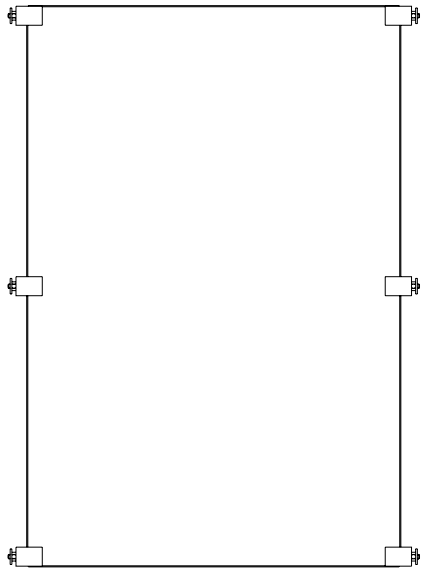

PART No. 60TYFW
 for more information visit
www.hammfg.com
 Data subject to change without notice
 Isometric drawing Not to Scale

REAR VIEW

SIDE VIEW

TOP VIEW

FRONT VIEW

SIDE VIEW

BOTTOM VIEW

ISOMETRIC VIEW