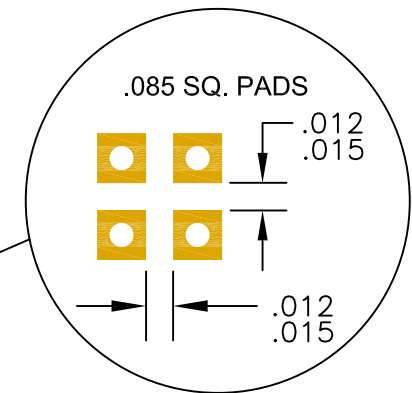

8003 4.5" H X 6.5 "L X .062" TH.  
WIRING SIDE

8003 4.5" H X 6.5 "L X .062" TH.  
COMPONENT SIDE