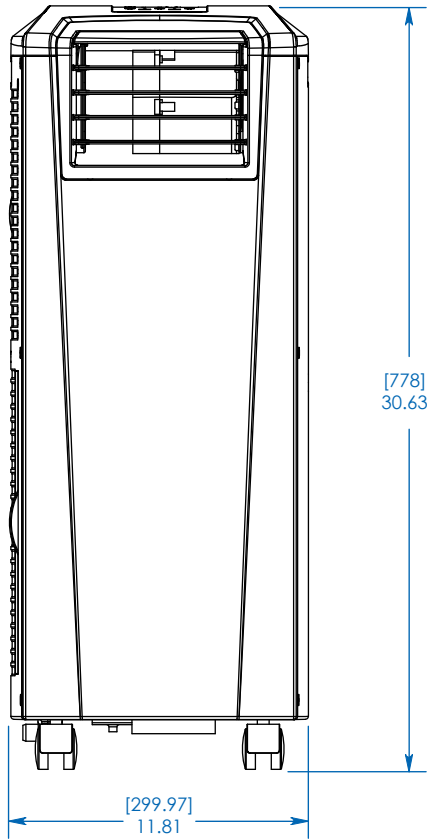

FRONT VIEW

MODEL:
SRCOOL12K

1111 W. 35th Street
Chicago, IL 60609 USA
773.869.1234

www.triplite.com

Dimensions: [mm] INCHES

Tripp Lite has a policy of continuous improvement. Specifications are subject to change without notice.