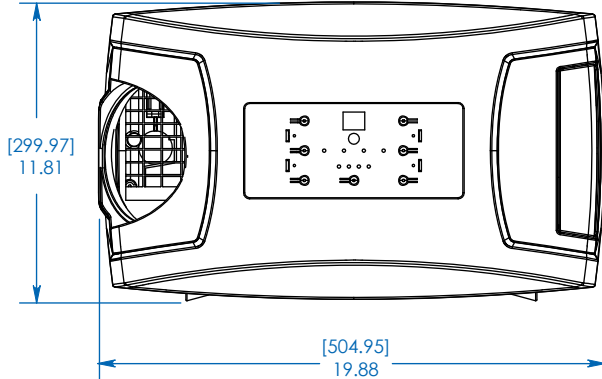

TOP VIEW

MODEL:
SRCOOL12K

1111 W. 35th Street
Chicago, IL 60609 USA
773.869.1234

www.triplite.com

Dimensions: [mm] INCHES

Tripp Lite has a policy of continuous improvement. Specifications are subject to change without notice.