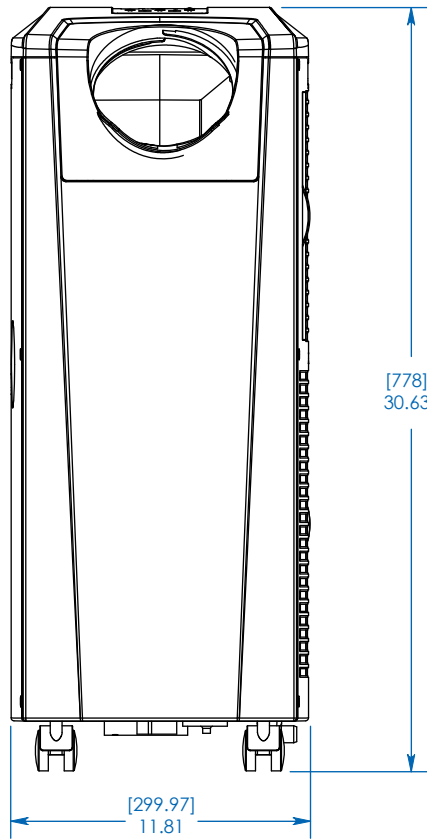

BACK VIEW

MODEL:
SRCOOL12K

1111 W. 35th Street
Chicago, IL 60609 USA
773.869.1234

www.triplite.com

Dimensions: [mm] INCHES

Tripp Lite has a policy of continuous improvement. Specifications are subject to change without notice.