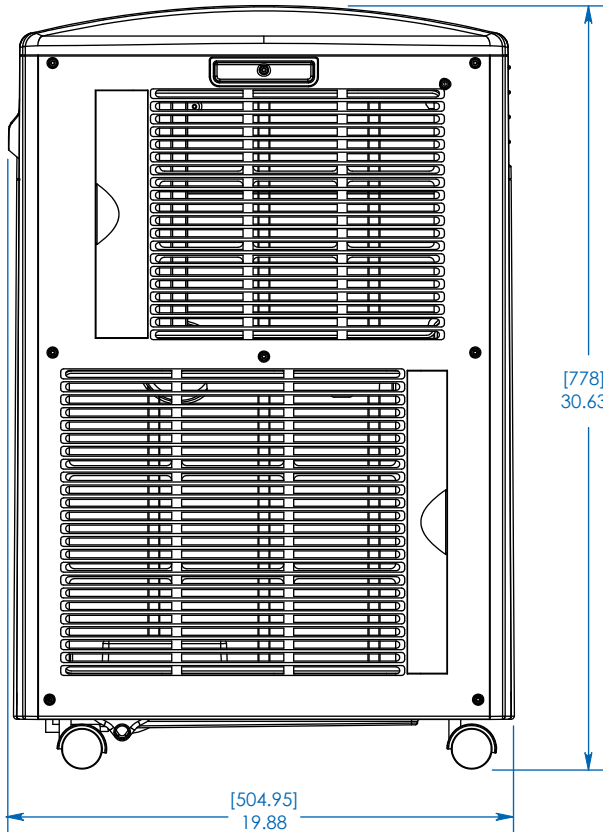

SIDE VIEW

MODEL:
SRCOOL12K

1111 W. 35th Street
Chicago, IL 60609 USA
773.869.1234

www.triplite.com

Dimensions: [mm] INCHES

Tripp Lite has a policy of continuous improvement. Specifications are subject to change without notice.