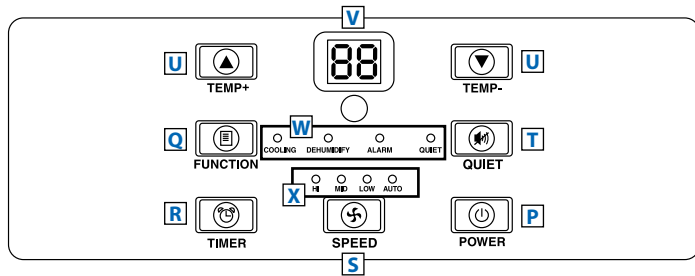

- A** Control Panel
- B** Recessed Handles
- C** Air Filter Covers
- D** Drainage Outlet
- E** Casters
- F** Front Panel
- G** Cool Air Output
- H** Louvered Vent Insert (Pre-Installed)
- I** Cooling Duct Adapter
- J** Rear Panel
- K** Warm Air Exhaust
- L** Evaporator Drainage Outlet
- M** Evaporator Filter
- N** Condenser Filter
- O** Remote Monitoring Jack

Control Panel

- P** "POWER" Button
- Q** "FUNCTION" Button
- R** "TIMER" Button
- S** "FAN SPEED" Button
- T** "QUIET" Button
- U** Temperature Control Buttons
- V** LCD Screen
- W** Operating Mode LEDs
- X** Fan Speed Mode LEDs

- Offers 12,000 BTU of hot-spot and general room cooling with two exchangeable vent styles
- Compact, portable, self-contained design with built-in evaporator reduces maintenance—no water collection tank or drain required
- Filters and dehumidifies air to protect equipment
- Features remote control, management and true spot cooling capabilities (requires optional SRCOOLNET Web Management Accessory, sold separately)

SEE NEXT PAGE FOR DETAILED UNIT MEASUREMENTS

Specifications

Model	SRCOOL12K
Cooling Capacity	12,000 BTU / 3.5 kW
Input Voltage / Frequency	120V AC / 60 Hz
Power Consumption	1250W Max
Input Cord / Connector	6 ft. / NEMA 5-15P
Unit Dimensions (H x W x D)	30.63 x 11.81 x 19.88 in. / 778 x 300 x 505 mm
Shipping Dimensions (H x W x D)	33.46 x 15.16 x 29.13 in. / 850 x 385 x 740 mm
Unit Weight	74 lb. / 33.56 kg
Shipping Weight	83 lb. / 37.64 kg
Standards	Meets UL 484, CSA and RoHS standards; R410A Refrigerant