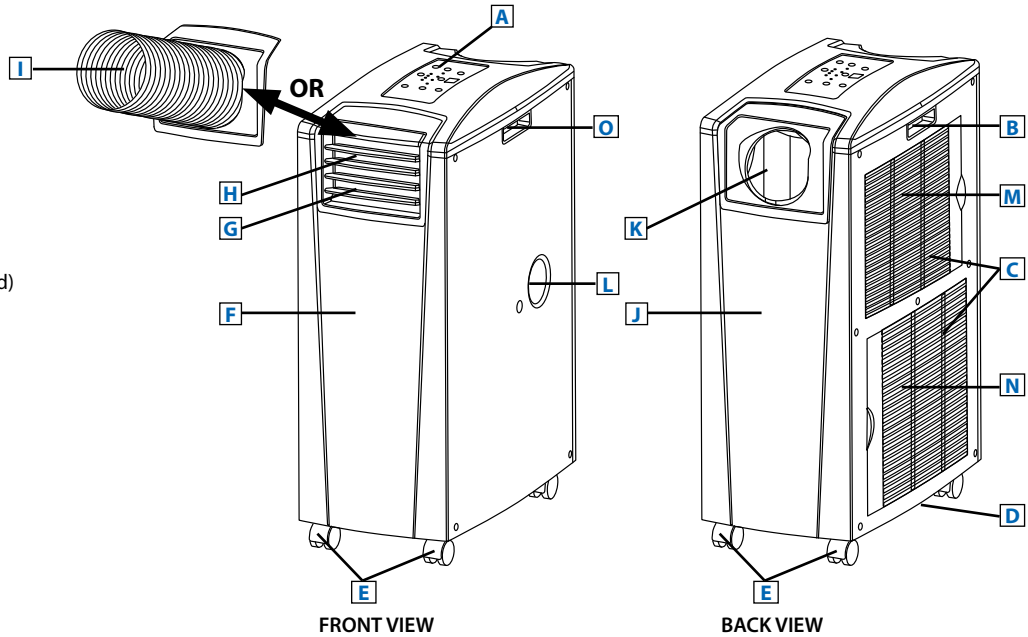

MODEL:

SRCOOL12K

SmartRack® Self-Contained Portable Air Conditioning Unit

12,000 BTU

Effective Spot Cooling

Standard
NEMA 5-15P Plug

Filters and
Dehumidifies Air

Intuitive LCD Screen

- A** Control Panel
- B** Recessed Handles
- C** Air Filter Covers
- D** Drainage Outlet
- E** Casters
- F** Front Panel
- G** Cool Air Output
- H** Louvered Vent Insert (Pre-Installed)
- I** Cooling Duct Adapter
- J** Rear Panel
- K** Warm Air Exhaust
- L** Evaporator Drainage Outlet
- M** Evaporator Filter
- N** Condenser Filter
- O** Remote Monitoring Jack

- Offers 12,000 BTU of hot-spot and general room cooling with two exchangeable vent styles
- Compact, portable, self-contained design with built-in evaporator reduces maintenance—no water collection tank or drain required
- Filters and dehumidifies air to protect equipment
- Features remote control, management and true spot cooling capabilities (requires optional SRCOOLNET Web Management Accessory, sold separately)

SEE NEXT PAGE FOR DETAILED UNIT MEASUREMENTS

Specifications

Model	SRCOOL12K
Cooling Capacity	12,000 BTU / 3.5 kW
Input Voltage / Frequency	120V AC / 60 Hz
Power Consumption	1250W Max
Input Cord / Connector	6 ft. / NEMA 5-15P
Unit Dimensions (H x W x D)	30.63 x 11.81 x 19.88 in. / 778 x 300 x 505 mm
Shipping Dimensions (H x W x D)	33.46 x 15.16 x 29.13 in. / 850 x 385 x 740 mm
Unit Weight	74 lb. / 33.56 kg
Shipping Weight	83 lb. / 37.64 kg
Standards	Meets UL 484, CSA and RoHS standards; R410A Refrigerant